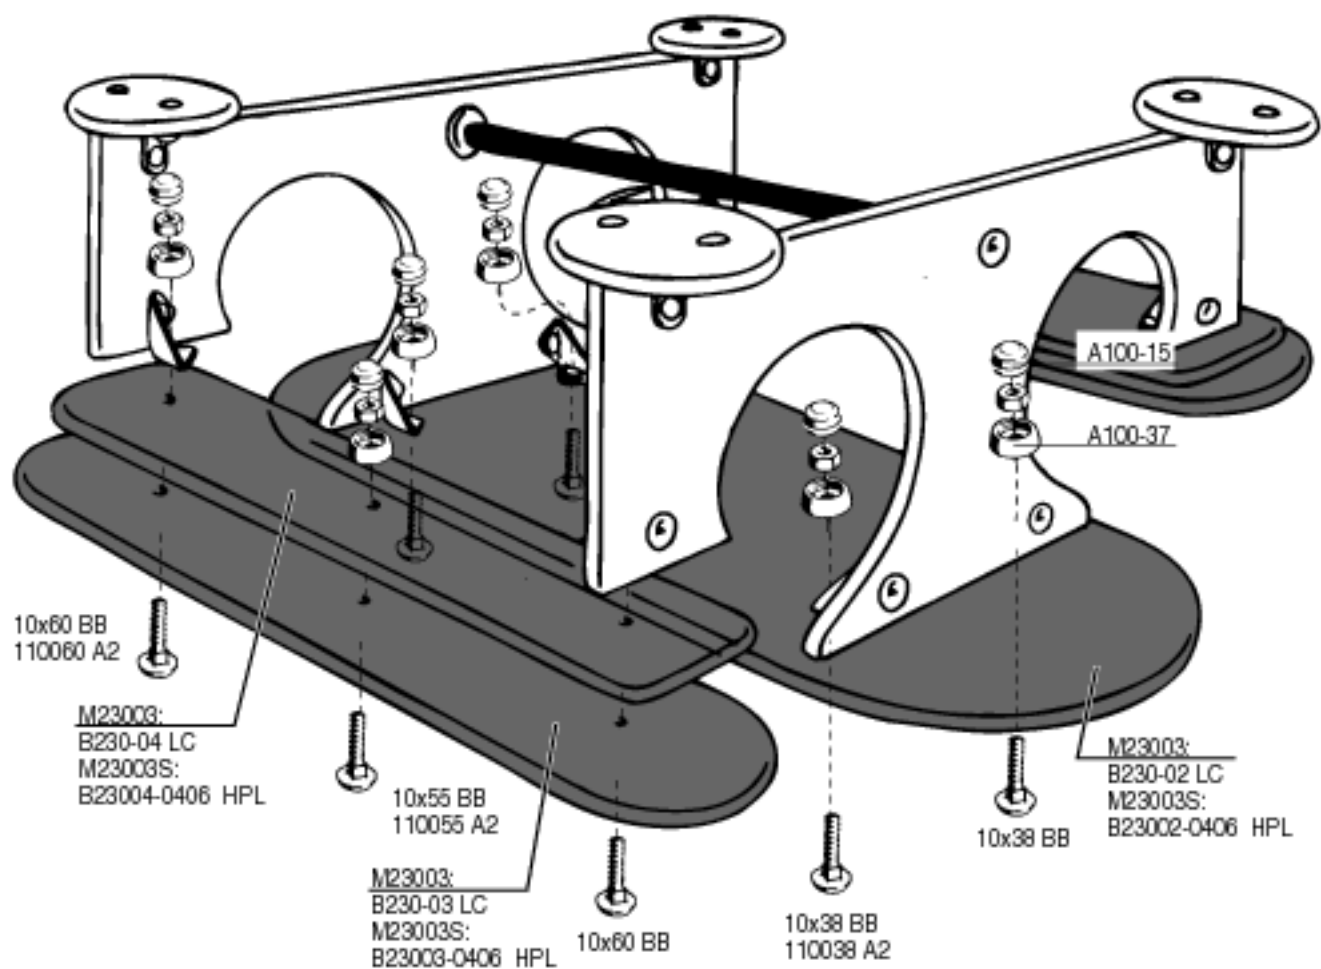

KOMPAN

M23003

M23003S

EXTENDED INSTRUCTION
010619 MSP/ANC

SL = STAINLESS STEEL
LC = LAMINATE PLATE COATED
HPL = HIGH PRESSUERE LAMINATE

PART LIST

A100-15	30	
A100-37	30	
A100-42	2	
A146-10	1	
A200-03	8	
A320-05	8	
A320-06	2	
110038 A2	16	
110055 A2	2	
110060 A2	4	
210025	8	
212075	2	
400010-A2	22	
A11303-18	20	

M23003
M23003S
010619 MSP/ANC