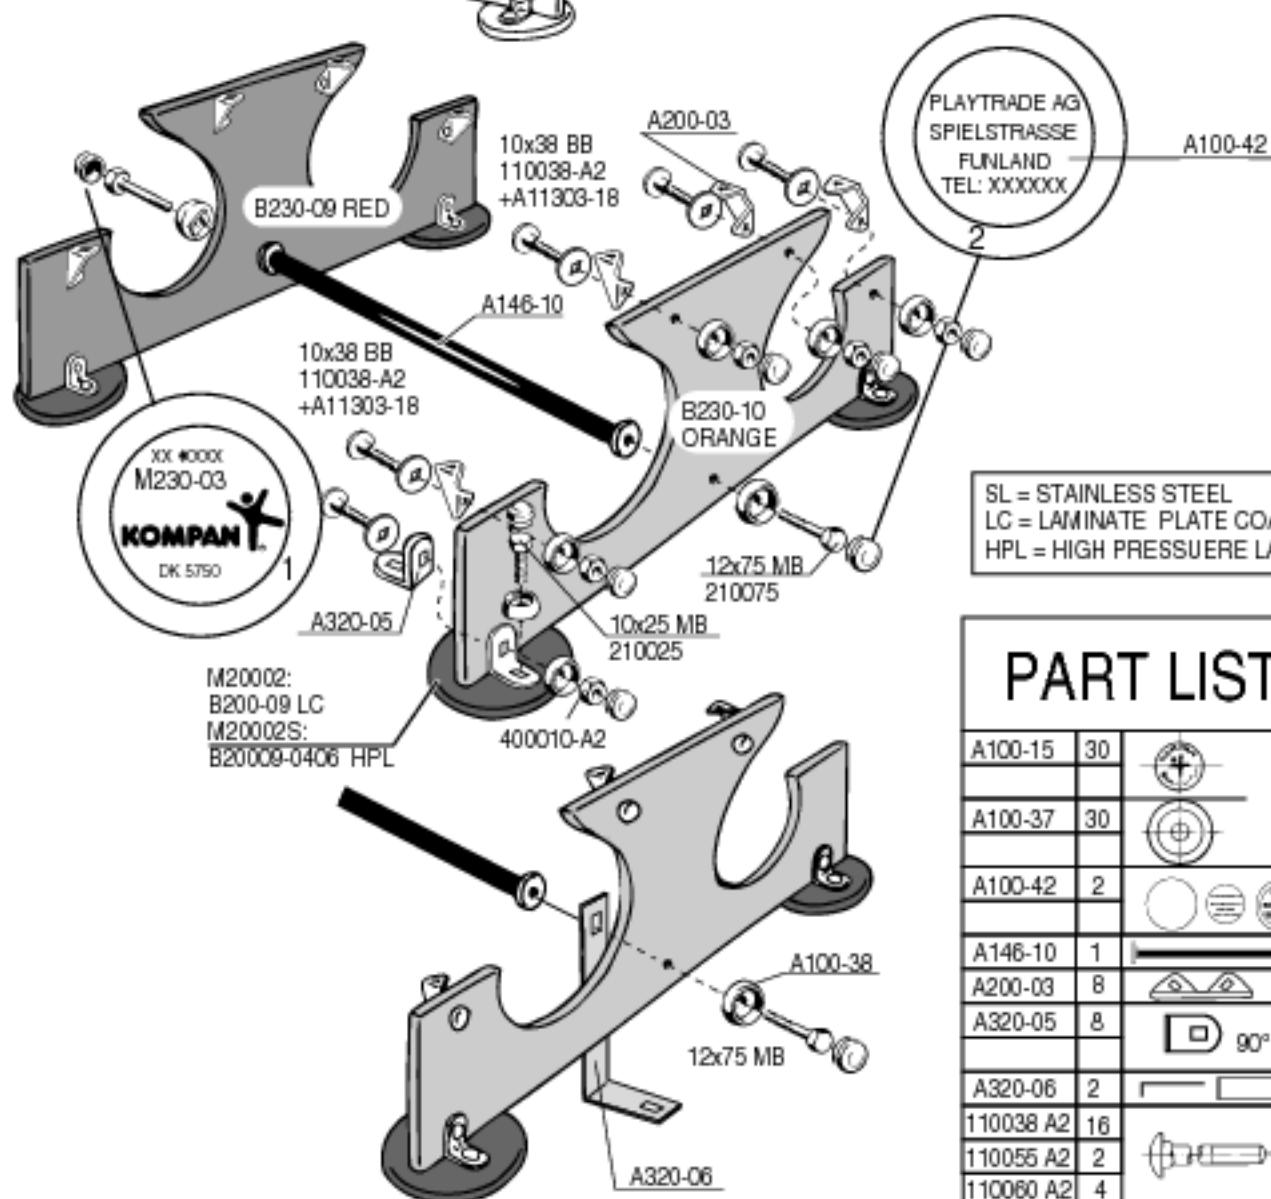

KOMPAN

M23003

M23003S

EXTENDED INSTRUCTION
010619 MSP/ANC

SL = STAINLESS STEEL
LC = LAMINATE PLATE COATED
HPL = HIGH PRESSUERE LAMINATE

PART LIST

A100-15	30	
A100-37	30	
A100-42	2	
A146-10	1	
A200-03	8	
A320-05	8	
A320-06	2	
110038 A2	16	
110055 A2	2	
110060 A2	4	
210025	8	
212075	2	
400010-A2	22	
A11303-18	20	

M23003
M23003S
010619 MSP/ANC