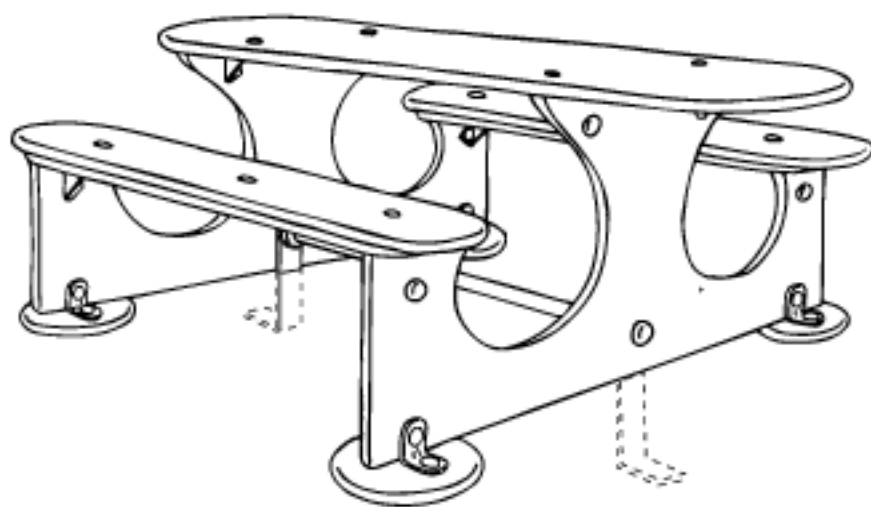

KOMPAN

M23003

M23003S

EXTENDED INSTRUCTION
010619 MSP/ANC

SL = STAINLESS STEEL
LC = LAMINATE PLATE COATED
HPL = HIGH PRESSUERE LAMINATE

PART LIST

A100-15	30	
A100-37	30	
A100-42	2	
A146-10	1	
A200-03	8	
A320-05	8	
A320-06	2	
110038 A2	16	
110055 A2	2	
110060 A2	4	
210025	8	
212075	2	
400010-A2	22	
A11303-18	20	